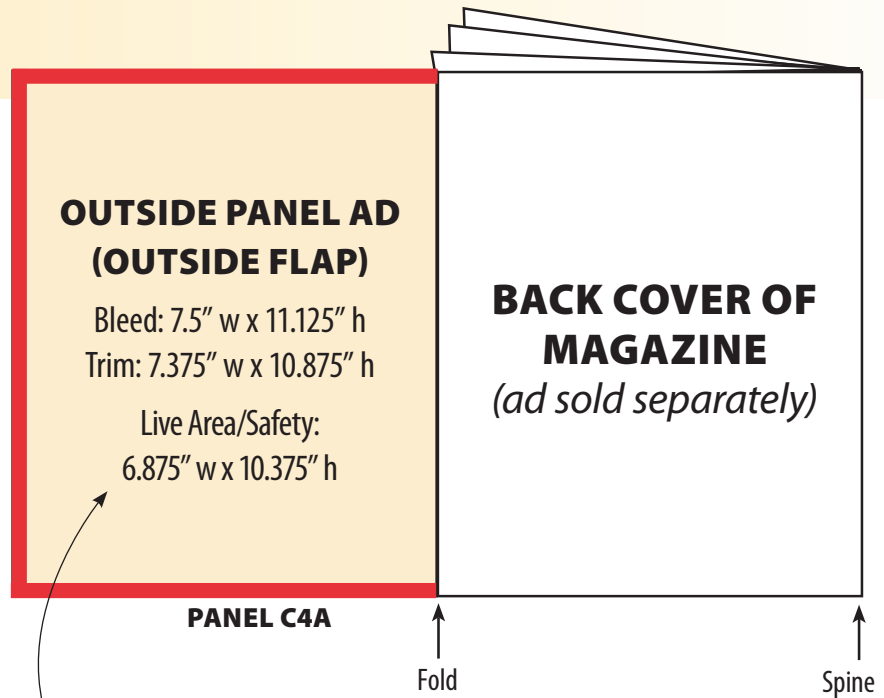

Silver Back Cover Gatefold

NOTES

- Ad rate includes four pages: one outside panel, two inside panels (C3 and C3A) and last page of the magazine.
- To submit ad, set document up to Bleed, keeping all text and images within the Live Area.
- Ads can be uploaded to our FTP site or e-mailed to ads@jnlcom.com.
- FTP Site = <http://www.jnlcom.com/ftp>
  Username: ads
  Password: client

QUESTIONS?

If you have questions regarding your ad materials or what ad materials to send in, please call Ad Production at (800) 333-8842.