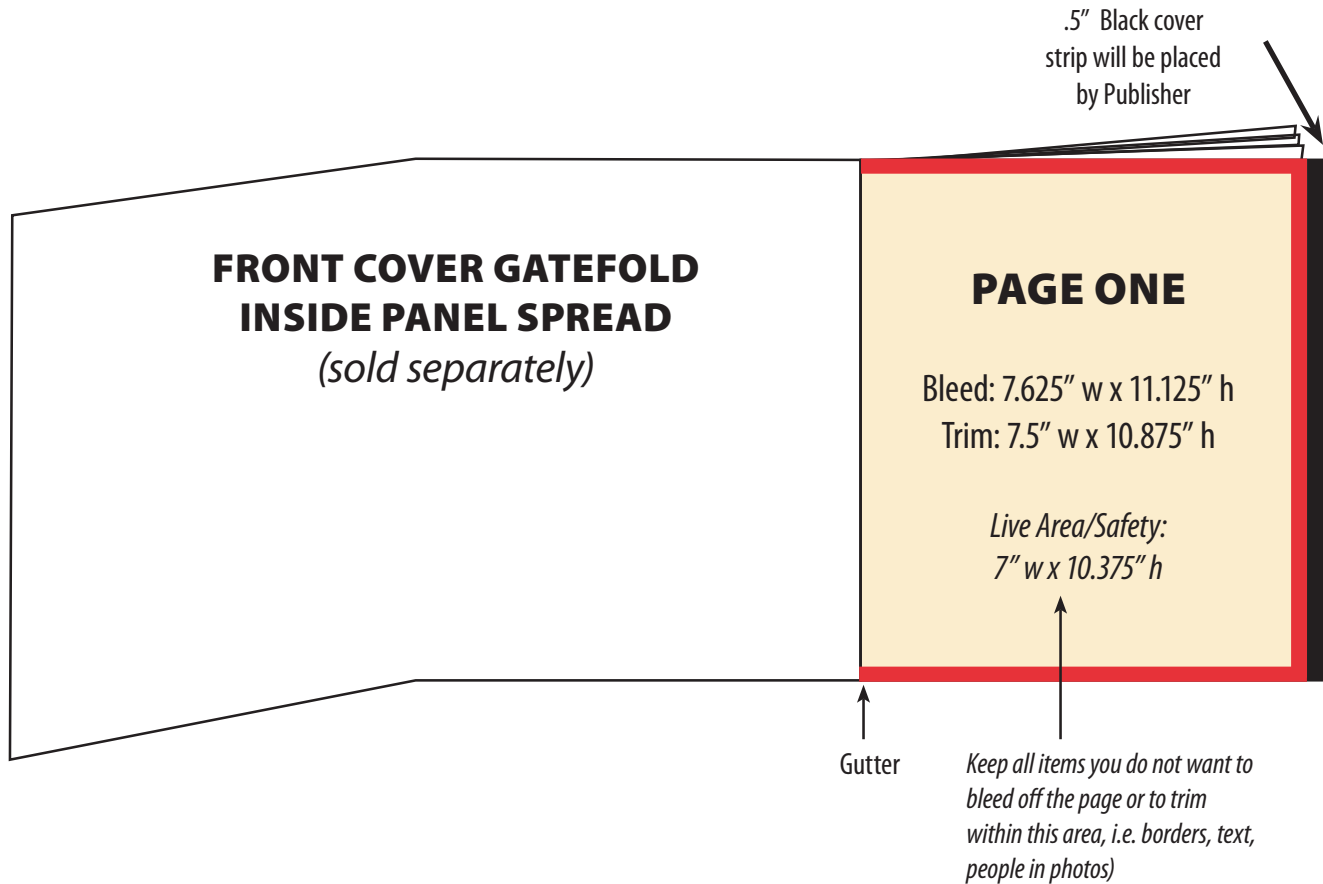

Page One

(when Gatefold is sold)

NOTES

- To submit ad, set document up to Bleed, keeping all text and images within the Live Area.
- Ads can be uploaded to our FTP site or e-mailed to ads@jnlcom.com.
- FTP Site = <http://www.jnlcom.com/ftp>
Username: ads
Password: client